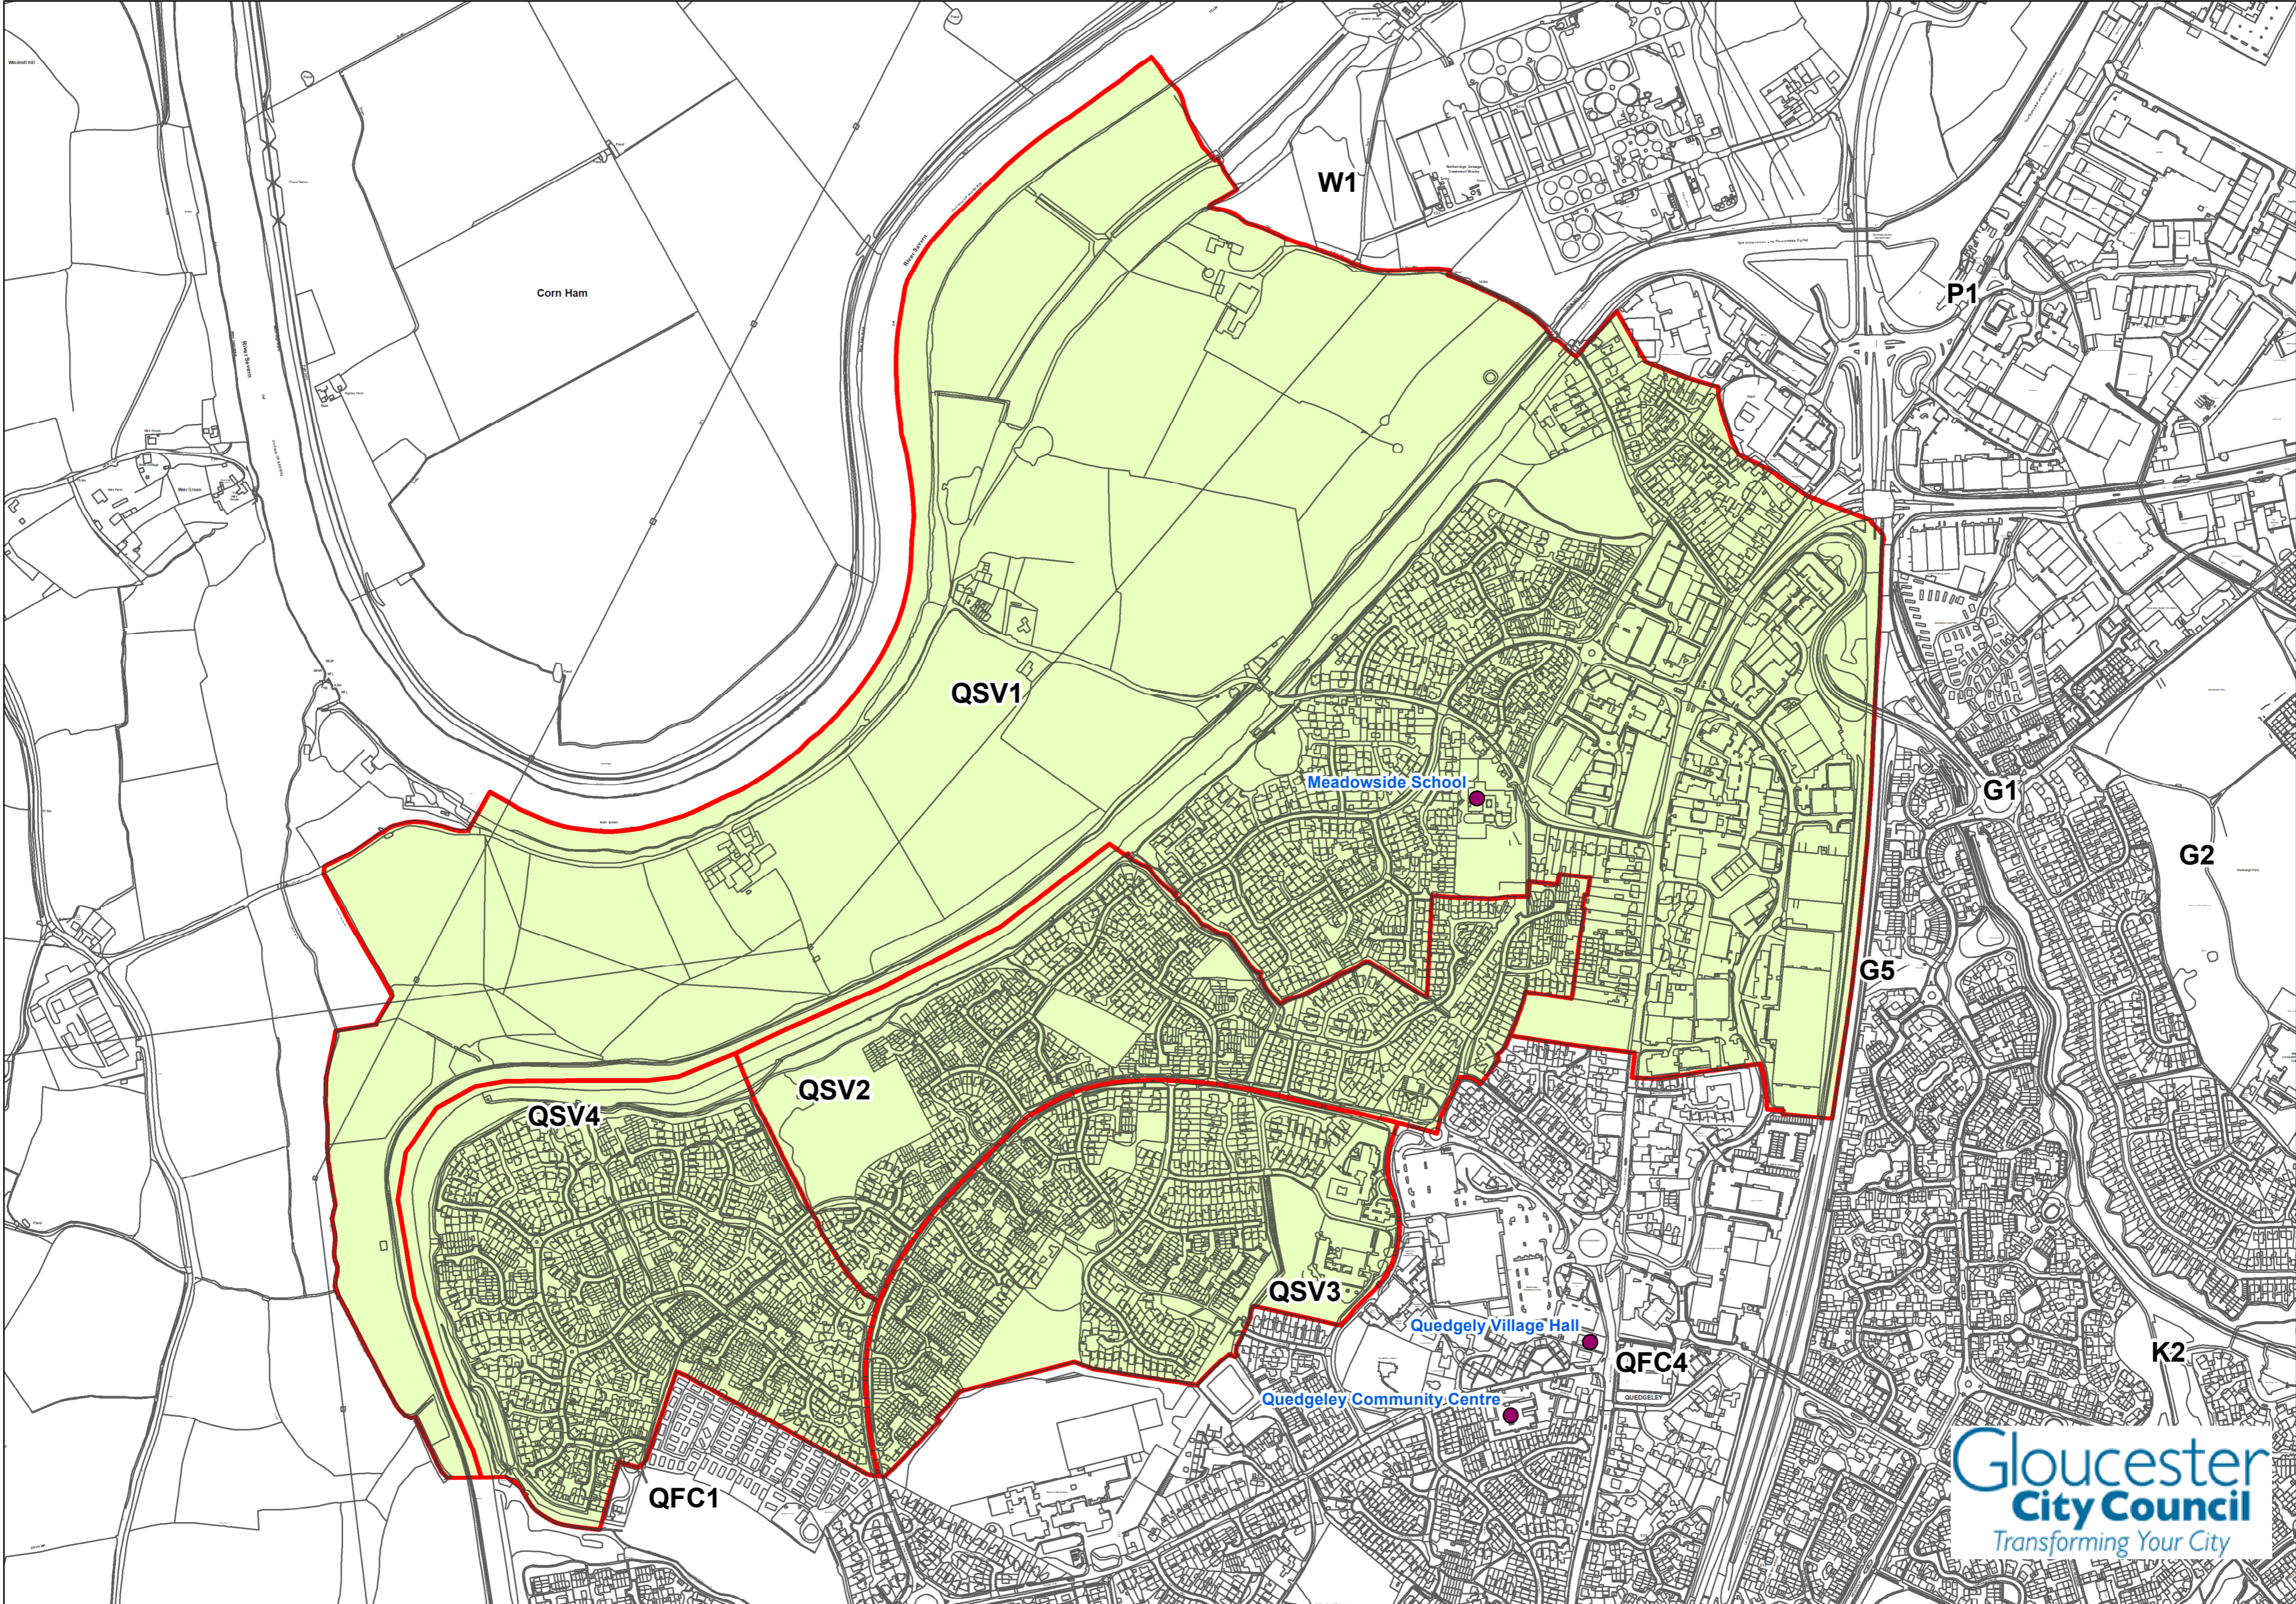

Quedgeley Severn Vale Ward

This map is reproduced from Ordnance Survey material with the permission of Ordnance Survey on behalf of the Controller of Her Majesty's Stationery Office © Crown copyright. Unauthorised reproduction infringes Crown copyright and may lead to prosecution or civil proceedings. Licence no 100019169. 2019.